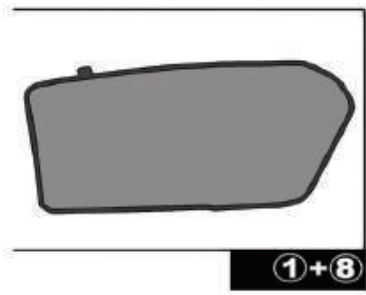

Installation Manual

SUBARU IMPREZA 5DR
SUB-IMPR-5-B-18

Shades

Fixing Clips

CL-M02 x 4

Installation

SUBARU IMPREZA 5DR
SUB-IMPR-5-B-18

Components Needed